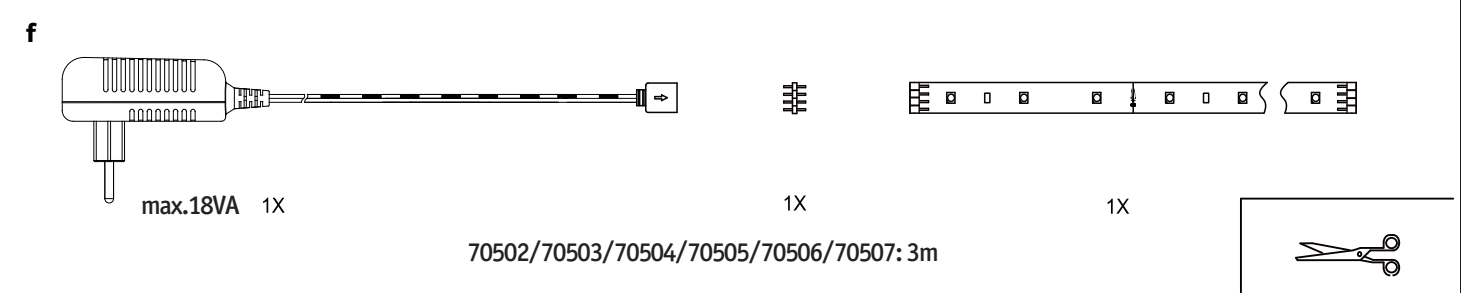

Safety Instructions

0, 1, 6, 8, 11, 12, 15,
22, 23, 25, 28

Info Hotline **+49 (0) 5041 998 389**

Mon. - Do. 7⁰⁰ - 20⁰⁰
Fr. 7⁰⁰ - 17⁰⁰

Paulmann Licht GmbH
31832 Springe / Germany
www.paulmann.com

Art.-Nr.:
701.96/97/98 702.05/
06/07/08/09/10/11/52
53/54/55/56/57/703.09/
10/11/12/17/18/20/21
32/33/36/37/38 704.07
/08/31/36/62/82/83/84
/85 705.02/03/04/05/
06/07/92/93/94
(+MA 173)
POW 12/14