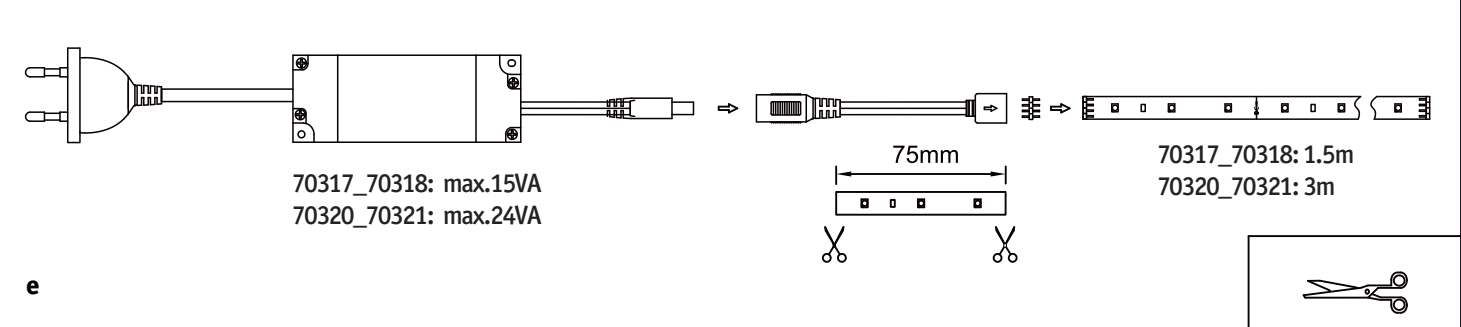

Safety Instructions

0, 1, 6, 8, 11, 12, 15,
22, 23, 25, 28

Info Hotline **+49 (0) 5041 998 389**

Mon. - Do. 7⁰⁰ - 20⁰⁰
Fr. 7⁰⁰ - 17⁰⁰

Paulmann Licht GmbH
31832 Springe / Germany
www.paulmann.com

Art.-Nr.:
701.96/97/98 702.05/
06/07/08/09/10/11/52
53/54/55/56/57/703.09/
10/11/12/17/18/20/21
32/33/36/37/38 704.07
/08/31/36/62/82/83/84
/85 705.02/03/04/05/
06/07/92/93/94
(+MA 173)
POW 12/14