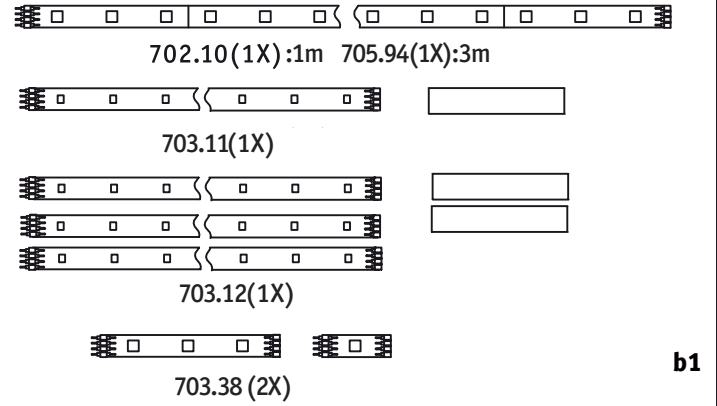

Safety Instructions

0, 1, 6, 8, 11, 12, 15,
22, 23, 25, 28

Info Hotline **+49 (0) 5041 998 389**

Mon. - Do. 7⁰⁰ - 20⁰⁰
Fr. 7⁰⁰ - 17⁰⁰

Paulmann Licht GmbH
31832 Springe / Germany
www.paulmann.com

Art.-Nr.:
701.96/97/98 702.05/
06/07/08/09/10/11/52
53/54/55/56/57/703.09/
10/11/12/17/18/20/21
32/33/36/37/38 704.07
/08/31/36/62/82/83/84
/85 705.02/03/04/05/
06/07/92/93/94
(+MA 173)
POW 12/14