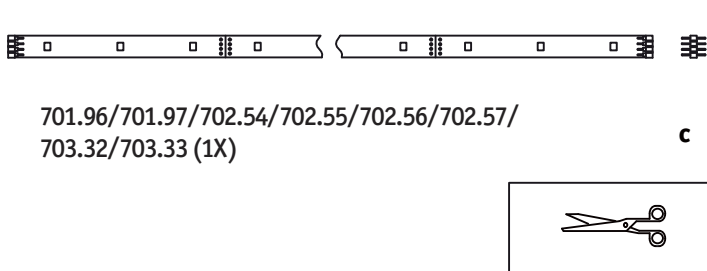

Safety Instructions

0, 1, 6, 8, 11, 12, 15,
22, 23, 25, 28

Info Hotline **+49 (0) 5041 998 389**

Mon. - Do. 7⁰⁰ - 20⁰⁰
Fr. 7⁰⁰ - 17⁰⁰

Paulmann Licht GmbH
31832 Springe / Germany
www.paulmann.com

Art.-Nr.:
701.96/97/98 702.05/
06/07/08/09/10/11/52
53/54/55/56/57/703.09/
10/11/12/17/18/20/21
32/33/36/37/38 704.07
/08/31/36/62/82/83/84
/85 705.02/03/04/05/
06/07/92/93/94
(+MA 173)
POW 12/14