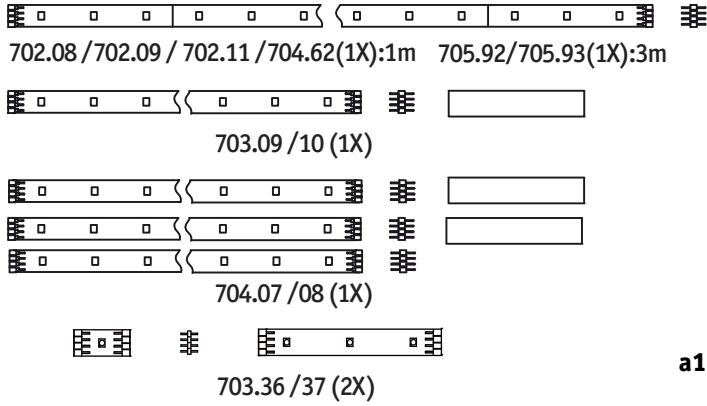

Safety Instructions

0, 1, 6, 8, 11, 12, 15,
22, 23, 25, 28

Info Hotline **+49 (0) 5041 998 389**

Mon. - Do. 7⁰⁰ - 20⁰⁰
Fr. 7⁰⁰ - 17⁰⁰

Paulmann Licht GmbH
31832 Springe / Germany
www.paulmann.com

Art.-Nr.:
701.96/97/98 702.05/
06/07/08/09/10/11/52
53/54/55/56/57/703.09/
10/11/12/17/18/20/21
32/33/36/37/38 704.07
/08/31/36/62/82/83/84
/85 705.02/03/04/05/
06/07/92/93/94
(+MA 173)
POW 12/14